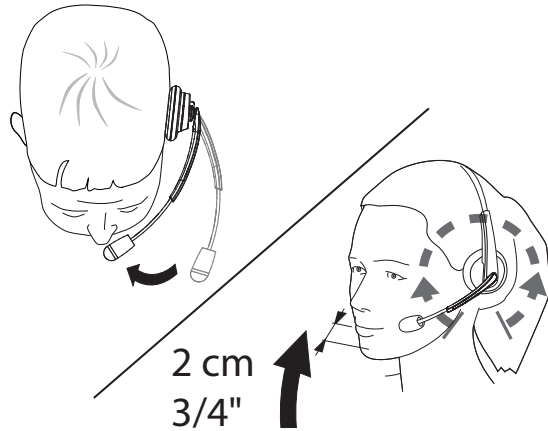

Dell UC300 Pro Stereo Headset

Powered by Jabra®

2 cm
3/4"