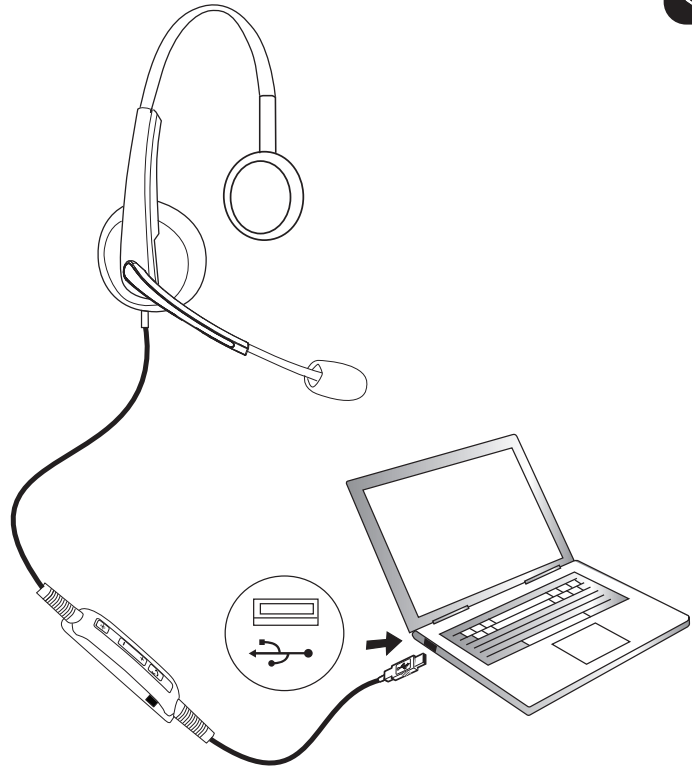

Dell UC300 Pro Stereo Headset

Powered by Jabra®

2 cm
3/4"